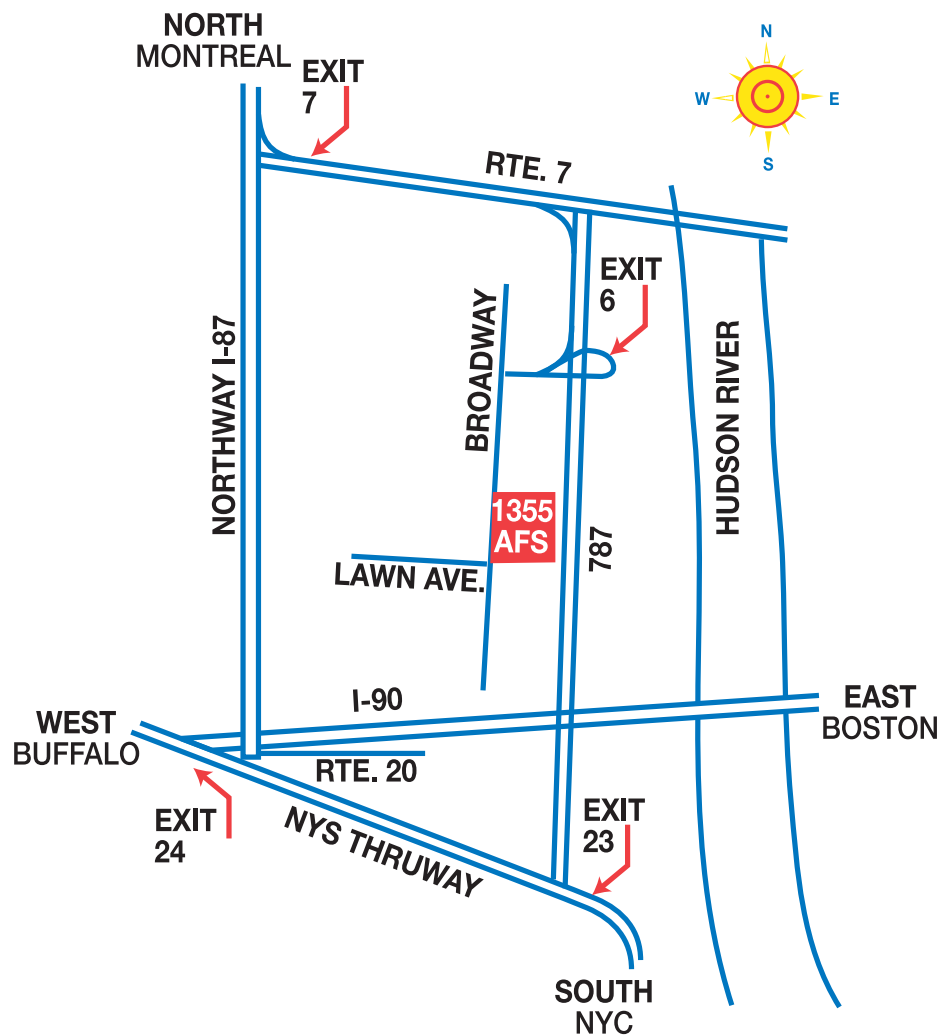

DIRECTIONS TO ALBANY FOAM AND SUPPLY

FROM BOSTON: Take Route 90 West to 787 North. Take the Menands (Route 32) Exit 6 to the stop light. Left at the light on to Broadway (Route 32 South) for 1/2 mile. Albany Foam and Supply, Inc. is located on the left side just past Albany International.

FROM BUFFALO: Take the Thruway East to Exit 23. Take 787 North to the Menands (Route 32) Exit 6. Take a left at the light for 1/2 mile. Albany Foam and Supply, Inc. is located on the left side just past Albany International.

FROM NEW YORK CITY: Take the Thruway North to Exit 23. Take 787 North to the Menands (Route 32) Exit 6. Take a left at the light for 1/2 mile. Albany Foam and Supply, Inc. is located on the left side just past Albany International.

FROM MONTREAL: Take the Northway (Route 87) South to Exit 7 East (Latham). Take 787 South to the second Menands Exit (Route 32) (Exit 6). Take a left at the light for 1/2 mile. Albany Foam and Supply, Inc. is located on the left side just past Albany International.