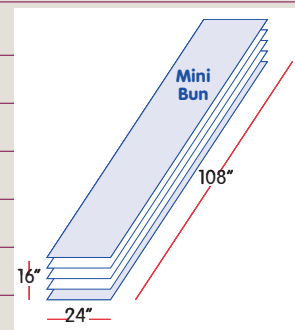

Mid Foam Medium 1835

1.8 Density, 35 lb. Compression

		1-3	4+ sheets
0104005F	1 x 24 x 108	\$15.34	\$13.83
0104006F	2 x 24 x 108	30.68	27.63
0104007F	3 x 24 x 108	46.03	41.42
0104000F	4 x 24 x 108	61.36	55.23
0104003F	4-1/2 x 24 x 108	69.02	62.14
0104001F	5 x 24 x 108	76.69	69.05
0104002F	6 x 24 x 108	94.04	82.87

Mid Foam Firm 1845

1.8 Density, 45 lb. Compression

		1-3	4+ sheets
0104005X	1 x 24 x 108	\$15.34	\$13.83
0104410X	1-1/2 x 24 x 108	23.02	19.58
0104006X	2 x 24 x 108	30.68	27.63
0104007X	3 x 24 x 108	46.03	41.42
0104000X	4 x 24 x 108	61.36	55.23
0104020X	4-1/2 x 24 x 108	69.02	62.14
0104001X	5 x 24 x 108	76.69	69.05
0104002X	6 x 24 x 108	94.04	82.87

Larger sizes available on Page 3.

MID FOAM MINI-BUN PRICES order 16" and SAVE BIG

Size	Mid Foam
1" x 24" x 108"	\$13.60
2" x 24" x 108"	27.20
3" x 24" x 108"	40.80
4" x 24" x 108"	54.40
4-1/2" x 24" x 108"	61.20
5" x 24" x 108"	68.00
6" x 24" x 108"	81.60