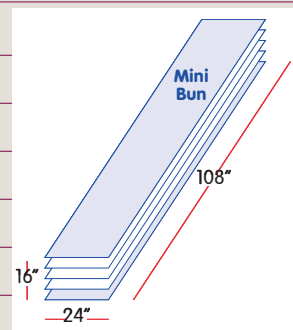

Mid Foam Medium 1835

1.8 Density, 35 lb. Compression

		1-3	4+ sheets
0104005F	1 x 24 x 108	\$15.34	\$13.83
0104006F	2 x 24 x 108	30.68	27.63
0104007F	3 x 24 x 108	46.03	41.42
0104000F	4 x 24 x 108	61.36	55.23
0104003F	4-1/2 x 24 x 108	69.02	62.14
0104001F	5 x 24 x 108	76.69	69.05
0104002F	6 x 24 x 108	94.04	82.87

Mid Foam Firm 1845

1.8 Density, 45 lb. Compression

		1-3	4+ sheets
0104005X	1 x 24 x 108	\$15.34	\$13.83
0104410X	1-1/2 x 24 x 108	23.02	19.58
0104006X	2 x 24 x 108	30.68	27.63
0104007X	3 x 24 x 108	46.03	41.42
0104000X	4 x 24 x 108	61.36	55.23
0104020X	4-1/2 x 24 x 108	69.02	62.14
0104001X	5 x 24 x 108	76.69	69.05
0104002X	6 x 24 x 108	94.04	82.87

Larger sizes available on Page 3.

MID FOAM MINI-BUN PRICES order 16" and SAVE BIG

Size	Mid Foam
1" x 24" x 108"	\$13.60
2" x 24" x 108"	27.20
3" x 24" x 108"	40.80
4" x 24" x 108"	54.40
4-1/2" x 24" x 108"	61.20
5" x 24" x 108"	68.00
6" x 24" x 108"	81.60