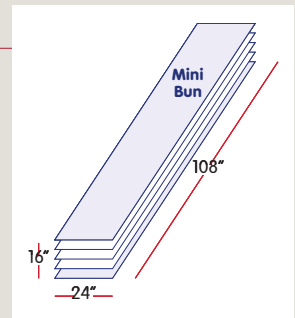

0109089FX	2-1/2 x 24 x 108	38.32	34.58
0104007X	3 x 24 x 108	46.03	41.42
0104000X	4 x 24 x 108	61.36	55.23
0104020X	4-1/2 x 24 x 108	69.02	62.14
0104001X	5 x 24 x 108	76.69	69.05
0104002X	6 x 24 x 108	94.04	82.87

Larger sizes available on Page 3.

Mid Foam Extra Firm 1865

1.8 Density, 65 lb. Compression

		1-3	4+ sheets
0103999XF	1/2 x 24 x 108	\$7.68	\$6.93
0104005XF	1 x 24 x 108	15.34	13.83
0104410XF	1-1/2 x 24 x 108	23.02	20.74
0104006XF	2 x 24 x 108	30.68	27.63
0104007XF	3 x 24 x 108	46.03	41.42
0104000XF	4 x 24 x 108	61.36	55.23
0104020XF	4-1/2 x 24 x 108	69.02	62.14
0104001XF	5 x 24 x 108	76.69	69.05
0104002XF	6 x 24 x 108	92.04	82.87

MID FOAM MINI-BUN PRICES order 16" and SAVE BIG

Size	Mid Foam
1" x 24" x 108"	\$13.60
2" x 24" x 108"	27.20
3" x 24" x 108"	40.80
4" x 24" x 108"	54.40
4-1/2" x 24" x 108"	61.20
5" x 24" x 108"	68.00
6" x 24" x 108"	81.60