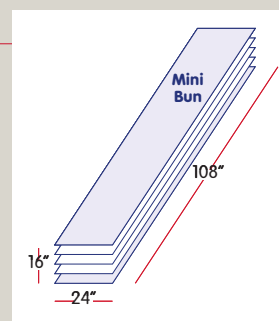

0109089F	2-1/2 x 24 x 108	38.32	34.58
0104007X	3 x 24 x 108	46.03	41.42
0104000X	4 x 24 x 108	61.36	55.23
0104020X	4-1/2 x 24 x 108	69.02	62.14
0104001X	5 x 24 x 108	76.69	69.05
0104002X	6 x 24 x 108	94.04	82.87

Larger sizes available on Page 3.

Mid Foam Extra Firm 1865

1.8 Density, 65 lb. Compression

		1-3	4+ sheets
0103999XF	1/2 x 24 x 108	\$7.68	\$6.93
0104005XF	1 x 24 x 108	15.34	13.83
0104410XF	1-1/2 x 24 x 108	23.02	20.74
0104006XF	2 x 24 x 108	30.68	27.63
0104007XF	3 x 24 x 108	46.03	41.42
0104000XF	4 x 24 x 108	61.36	55.23
0104020XF	4-1/2 x 24 x 108	69.02	62.14
0104001XF	5 x 24 x 108	76.69	69.05
0104002XF	6 x 24 x 108	92.04	82.87

MID FOAM MINI-BUN PRICES order 16" and SAVE BIG

Size	Mid Foam
1" x 24" x 108"	\$13.80
2" x 24" x 108"	27.60
3" x 24" x 108"	41.40
4" x 24" x 108"	55.20
4-1/2" x 24" x 108"	62.10
5" x 24" x 108"	69.00
6" x 24" x 108"	82.80