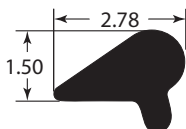

Flexolator

96"

0501003A	Flexolator	\$5.65* ea.
	(12 or more) ...	5.35* ea.

Ring Flex

0501002A	50 ft.	24.40 roll
----------	-------------	------------

Clip On Edge Roll

A spun bonded synthetic cover with built in positioning states mean perfect alignment.

0501006A	1-1/4" clip on	50 ft. roll	\$37.25 per roll
----------	-----------------------	-------------------	------------------

*Order in multiples of 50 feet.

Welting Cord

Fiberflex

A smooth untwisted surface of top quality material.