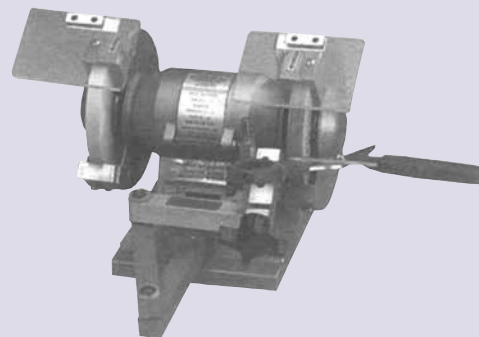

SHEARS

Wiss

#28, 29

Hot drop-forged. Polished blades. Patented SET-EASY® pivot. Black handles.

1506000A #28 WISS
8" \$33.58 ea.

1506001A #29 WISS
9" 35.77 ea.

#20, 29, #20W, 22W

Hot drop-forged. Heavy duty raised blade. Polished blades. Patented SET-EASY® pivot. Black handles.

1506002A #20 WISS
10" \$35.86 ea.

1506003A #20 LH WISS 10" 43.12 ea.

1506004A #20W Shears
10" 48.99 ea.

1506005A #22W Shears
12" 56.20 ea

IDS Shears

Hot drop-forged. Nickel plated blades and handles; commercial finish. Patented SET-EASY® pivot. Used extensively in poultry processing, auto body work and by florists.

1506032A Clauss Shears
12" #3312 50.95 ea.

1506031A Clauss Trimming Shears
#468 31.35 ea.

Shear Sharpeners

1507062A Shear Sharpener A1 \$449.50 ea.

1507063A Buffing Wheel #2500 75.85 ea.

1507064A Sharpening Wheel #2700 ... 30.77 ea.